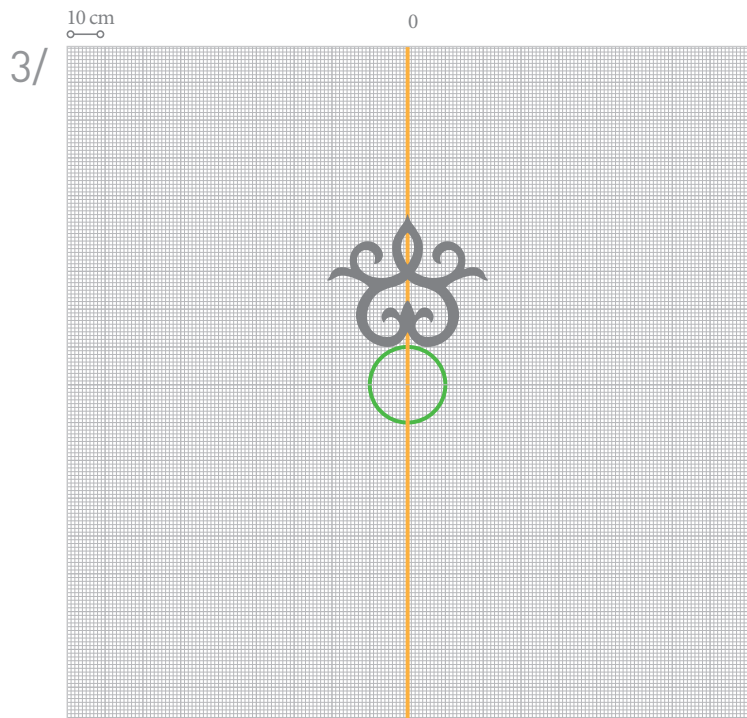

## SCALA G71

PUROTOUCH®  
Dimensions: 42,5 x 35 x 1,5 cm

DARING DIMENSIONS  
DESIGNED BY U

ULF MORITZ

FOR  
**ORAC**  
DECOR

SCALE 1/20  
INNER CIRCLE Ø 20 CM  
SCALA ELEMENTS: **4 UNITS**

FOLLOW THESE STEPS TO COMPLETE  
THE FIGURE PICTURED ON THE LEFT

DecoFix Pro

SCALE 1/20  
 INNER CIRCLE Ø 84 CM  
 SCALA ELEMENTS: **9 UNITS**

FOLLOW THESE STEPS TO COMPLETE  
 THE FIGURE PICTURED ON THE LEFT

# SCALA DIAMONDS

OTHER INSPIRING PROJECTS

Ø 40 cm  
SCALE 100%

Ø 40 cm  
SCALE 100%

Ø 20 cm