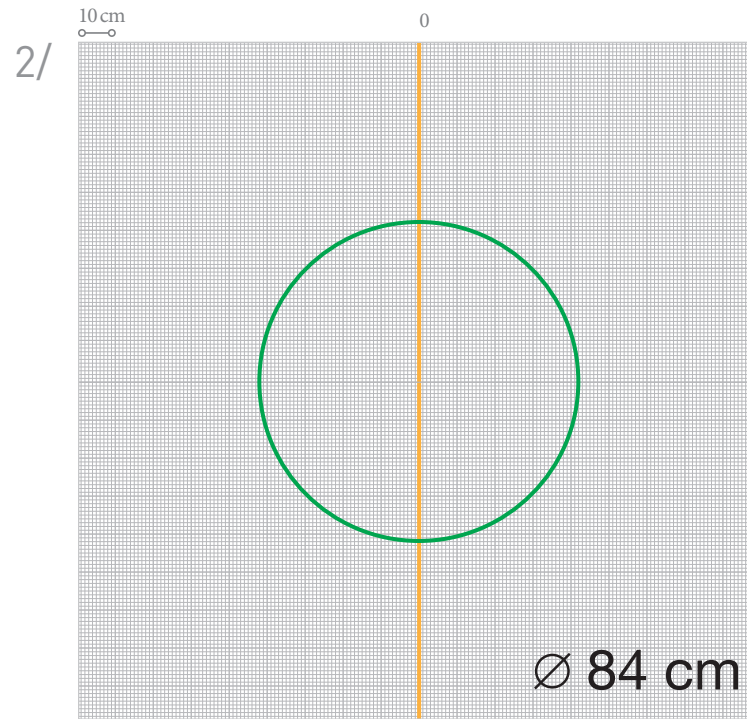

## SCALA G71

PUROTOUCH®  
Dimensions: 42,5 x 35 x 1,5 cm

DARING DIMENSIONS  
DESIGNED BY U

ULF MORITZ

FOR  
**ORAC**  
DECOR

SCALE 1/20  
INNER CIRCLE Ø 20 CM  
SCALA ELEMENTS: **4 UNITS**

FOLLOW THESE STEPS TO COMPLETE  
THE FIGURE PICTURED ON THE LEFT

DecoFix Pro

SCALE 1/20  
 INNER CIRCLE Ø 84 CM  
 SCALA ELEMENTS: **9 UNITS**

FOLLOW THESE STEPS TO COMPLETE  
 THE FIGURE PICTURED ON THE LEFT

# SCALA DIAMONDS

OTHER INSPIRING PROJECTS

Ø 40 cm  
SCALE 100%

Ø 40 cm  
SCALE 100%

Ø 20 cm