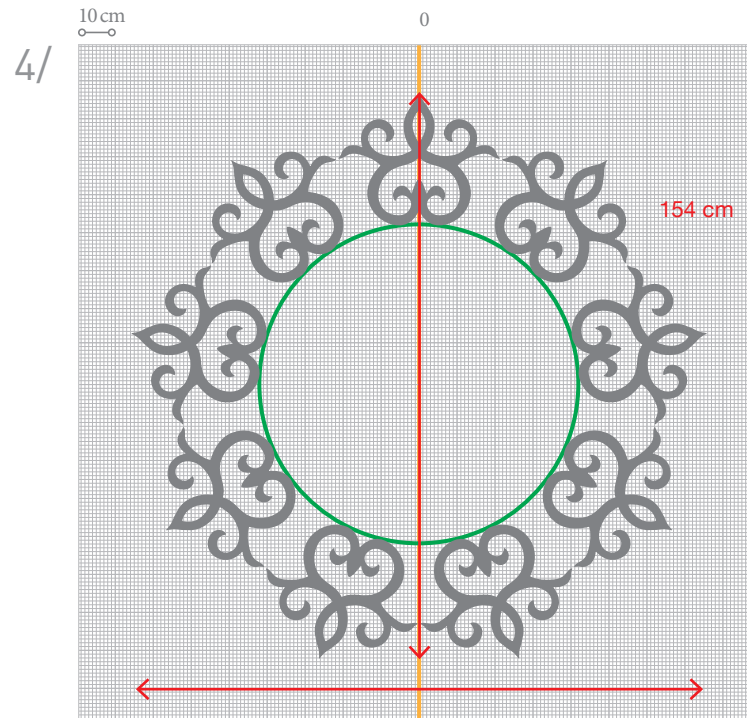

## SCALA G71

PUROTOUCH®  
Dimensions: 42,5 x 35 x 1,5 cm

DARING DIMENSIONS  
DESIGNED BY U

ULF MORITZ

FOR  
**ORAC**  
DECOR

SCALE 1/20  
INNER CIRCLE Ø 20 CM  
SCALA ELEMENTS: **4 UNITS**

FOLLOW THESE STEPS TO COMPLETE  
THE FIGURE PICTURED ON THE LEFT

DecoFix Pro

SCALE 1/20  
 INNER CIRCLE Ø 84 CM  
 SCALA ELEMENTS: **9 UNITS**

FOLLOW THESE STEPS TO COMPLETE  
 THE FIGURE PICTURED ON THE LEFT

# SCALA DIAMONDS

OTHER INSPIRING PROJECTS

Ø 40 cm  
SCALE 100%

Ø 40 cm  
SCALE 100%

Ø 20 cm