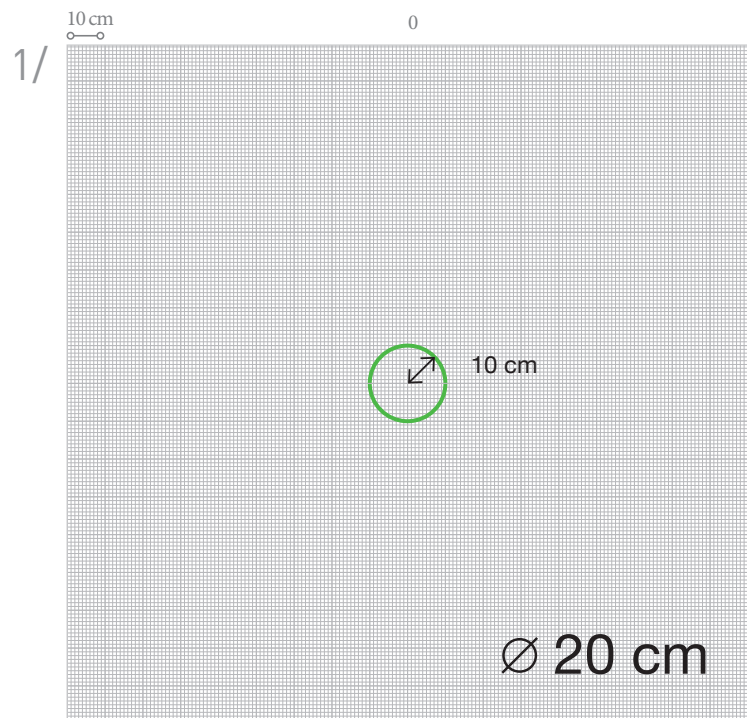

## SCALA G71

PUROTOUCH®  
Dimensions: 42,5 x 35 x 1,5 cm

DARING DIMENSIONS  
DESIGNED BY U

ULF MORITZ

FOR  
**ORAC**  
DECOR

SCALE 1/20  
INNER CIRCLE Ø 20 CM  
SCALA ELEMENTS: **4 UNITS**

FOLLOW THESE STEPS TO COMPLETE  
THE FIGURE PICTURED ON THE LEFT

DecoFix Pro

SCALE 1/20  
 INNER CIRCLE Ø 84 CM  
 SCALA ELEMENTS: **9 UNITS**

FOLLOW THESE STEPS TO COMPLETE  
 THE FIGURE PICTURED ON THE LEFT

# SCALA DIAMONDS

OTHER INSPIRING PROJECTS

Ø 40 cm  
SCALE 100%

Ø 40 cm  
SCALE 100%

Ø 20 cm