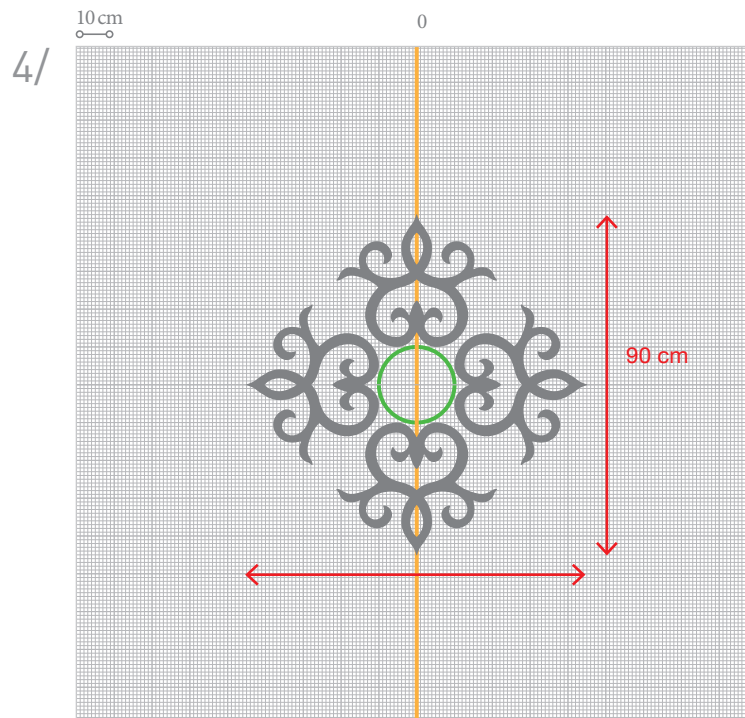

## SCALA G71

PUROTOUCH®  
Dimensions: 42,5 x 35 x 1,5 cm

DARING DIMENSIONS  
DESIGNED BY U

ULF MORITZ

FOR  
**ORAC**  
DECOR

SCALE 1/20  
INNER CIRCLE Ø 20 CM  
SCALA ELEMENTS: **4 UNITS**

FOLLOW THESE STEPS TO COMPLETE  
THE FIGURE PICTURED ON THE LEFT

DecoFix Pro

SCALE 1/20  
 INNER CIRCLE Ø 84 CM  
 SCALA ELEMENTS: **9 UNITS**

FOLLOW THESE STEPS TO COMPLETE  
 THE FIGURE PICTURED ON THE LEFT

# SCALA DIAMONDS

OTHER INSPIRING PROJECTS

Ø 40 cm  
SCALE 100%

Ø 40 cm  
SCALE 100%

Ø 20 cm