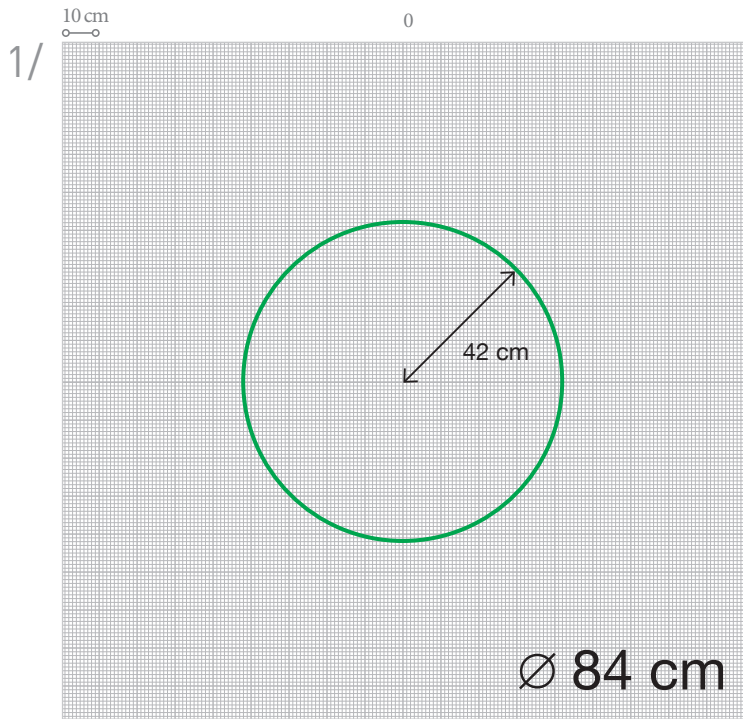

## SCALA G71

PUROTOUCH®  
Dimensions: 42,5 x 35 x 1,5 cm

DARING DIMENSIONS  
DESIGNED BY U

ULF MORITZ

FOR  
**ORAC**  
DECOR

SCALE 1/20  
INNER CIRCLE Ø 20 CM  
SCALA ELEMENTS: **4 UNITS**

FOLLOW THESE STEPS TO COMPLETE  
THE FIGURE PICTURED ON THE LEFT

DecoFix Pro

SCALE 1/20  
 INNER CIRCLE Ø 84 CM  
 SCALA ELEMENTS: **9 UNITS**

FOLLOW THESE STEPS TO COMPLETE  
 THE FIGURE PICTURED ON THE LEFT

# SCALA DIAMONDS

OTHER INSPIRING PROJECTS

Ø 40 cm  
SCALE 100%

Ø 40 cm  
SCALE 100%

Ø 20 cm