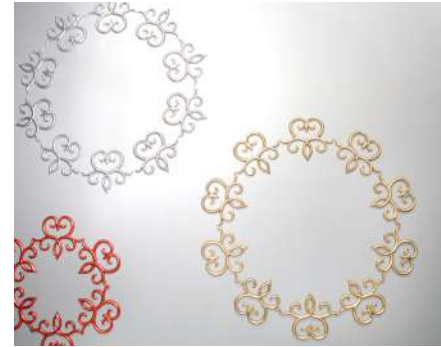

## SCALA G71

PUROTOUCH®  
Dimensions: 42,5 x 35 x 1,5 cm

DARING DIMENSIONS  
DESIGNED BY U

ULF MORITZ

FOR  
**ORAC**  
DECOR

SCALE 1/20  
INNER CIRCLE Ø 20 CM  
SCALA ELEMENTS: **4 UNITS**

FOLLOW THESE STEPS TO COMPLETE  
THE FIGURE PICTURED ON THE LEFT

DecoFix Pro

SCALE 1/20  
 INNER CIRCLE Ø 84 CM  
 SCALA ELEMENTS: **9 UNITS**

FOLLOW THESE STEPS TO COMPLETE  
 THE FIGURE PICTURED ON THE LEFT

# SCALA DIAMONDS

OTHER INSPIRING PROJECTS

Ø 40 cm  
SCALE 100%

Ø 40 cm  
SCALE 100%

Ø 20 cm