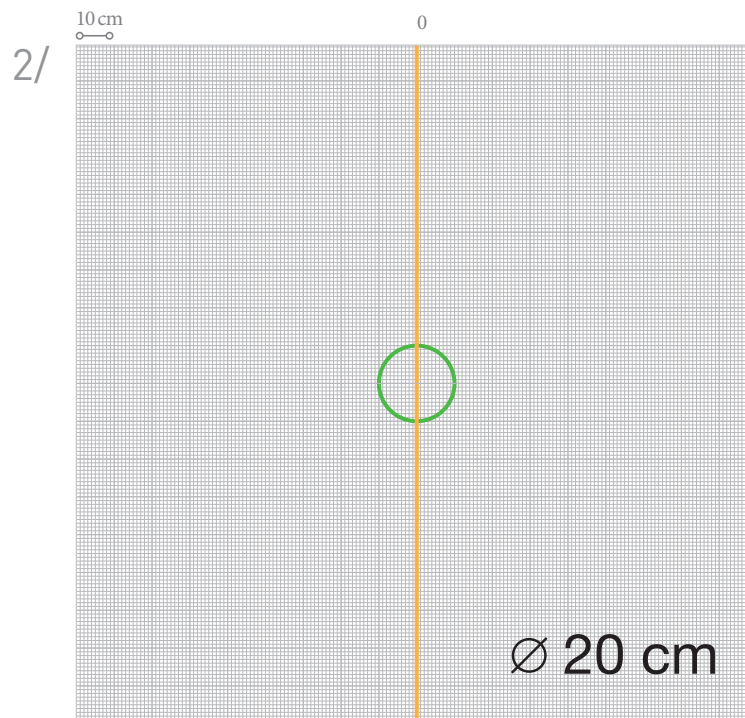

## SCALA G71

PUROTOUCH®  
Dimensions: 42,5 x 35 x 1,5 cm

DARING DIMENSIONS  
DESIGNED BY U

ULF MORITZ

FOR  
**ORAC**  
DECOR

SCALE 1/20  
INNER CIRCLE Ø 20 CM  
SCALA ELEMENTS: **4 UNITS**

FOLLOW THESE STEPS TO COMPLETE  
THE FIGURE PICTURED ON THE LEFT

DecoFix Pro

SCALE 1/20  
 INNER CIRCLE Ø 84 CM  
 SCALA ELEMENTS: **9 UNITS**

FOLLOW THESE STEPS TO COMPLETE  
 THE FIGURE PICTURED ON THE LEFT

# SCALA DIAMONDS

OTHER INSPIRING PROJECTS

Ø 40 cm  
SCALE 100%

Ø 40 cm  
SCALE 100%

Ø 20 cm