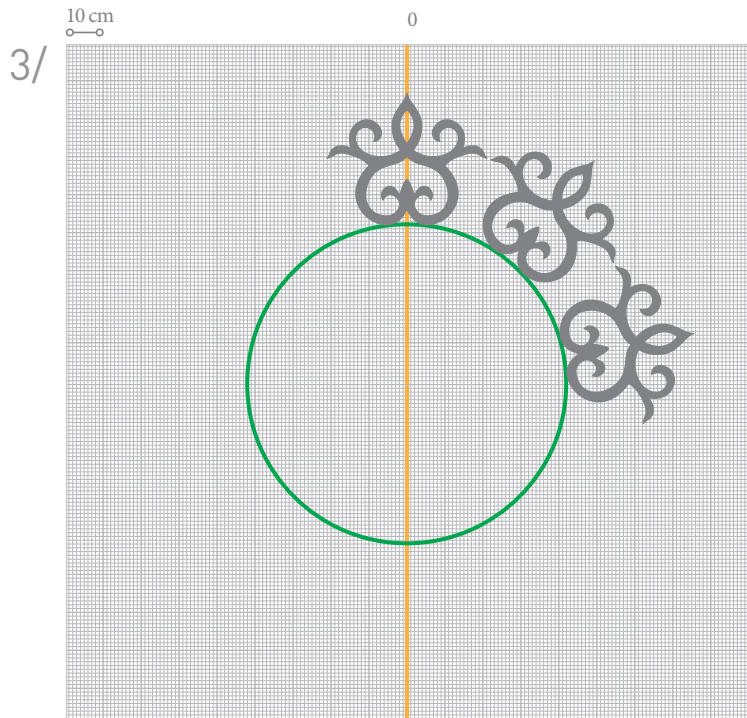

## SCALA G71

PUROTOUCH®  
Dimensions: 42,5 x 35 x 1,5 cm

DARING DIMENSIONS  
DESIGNED BY U

ULF MORITZ

FOR  
**ORAC**  
DECOR

SCALE 1/20  
INNER CIRCLE Ø 20 CM  
SCALA ELEMENTS: **4 UNITS**

FOLLOW THESE STEPS TO COMPLETE  
THE FIGURE PICTURED ON THE LEFT

DecoFix Pro

SCALE 1/20  
 INNER CIRCLE Ø 84 CM  
 SCALA ELEMENTS: **9 UNITS**

FOLLOW THESE STEPS TO COMPLETE  
 THE FIGURE PICTURED ON THE LEFT

# SCALA DIAMONDS

OTHER INSPIRING PROJECTS

Ø 40 cm  
SCALE 100%

Ø 40 cm  
SCALE 100%

Ø 20 cm